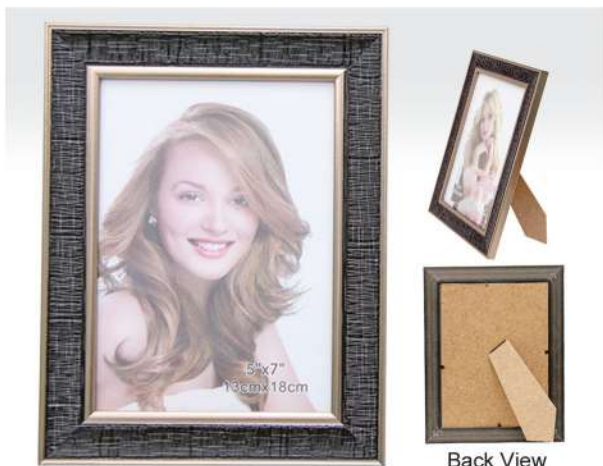

PF 110 Photo Frame

Size : 5" x 7" (5R)

Printing Methods :