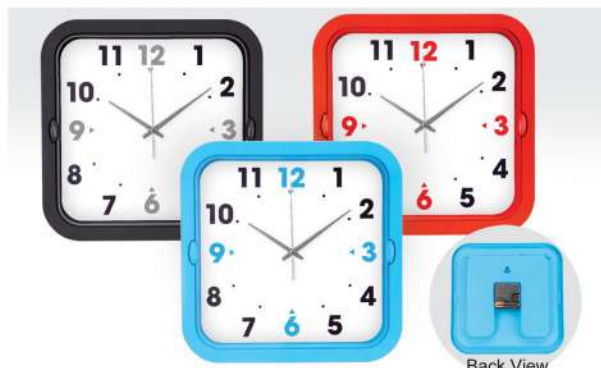

CLK 3019 Square Wall Clock

Size : 26cm(H) x 26cm(L)
Colour : Black / Red / Blue

Printing Methods
FULL COLOUR UP TO 8 COLOURS

Back View
*** NOT included battery