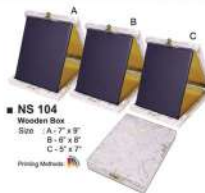

NS 164
Wooden Box

Size : A-7" x 8"
B-6" x 8"
C-5" x 7"

Printing Methods FULL COLOR PRINTING