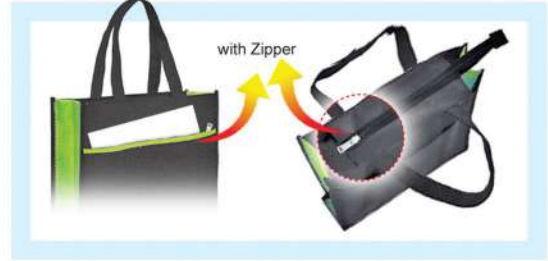

CAB 203 Carry Bag with Zipper

Material : Nylon 600 D
Size : 38cm(H) x 31cm(L) x 10cm(W)
Colour : Green / Blue / Yellow / Red

Printing Methods : SILKSCREEN EMBROIDERY METAL PLATE FULL COLOUR UV PRINT

PB 2148 Pouch Bag

Material : Nylon 1680 D
Size : 12cm(H) x 48cm(L) x 10cm(W)
Colour : Orange / Red / Blue

Printing Methods : SILKSCREEN EMBROIDERY METAL PLATE FULL COLOUR UV PRINT