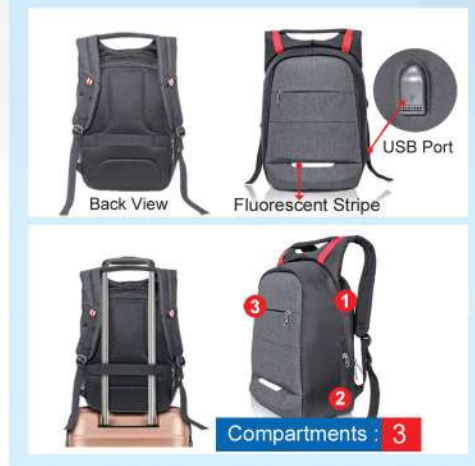

LT 1770 Anti Theft Laptop Back Pack (Fully Padded Bag)

Material : 2 Tone Imported Nylon
Size : 45cm(H) x 29cm(L) x 18cm(W)
Colour : Grey

Printing Methods : SILKSCREEN EMBROIDERY METAL PLATE FULL COLOUR UV-RESISTANT