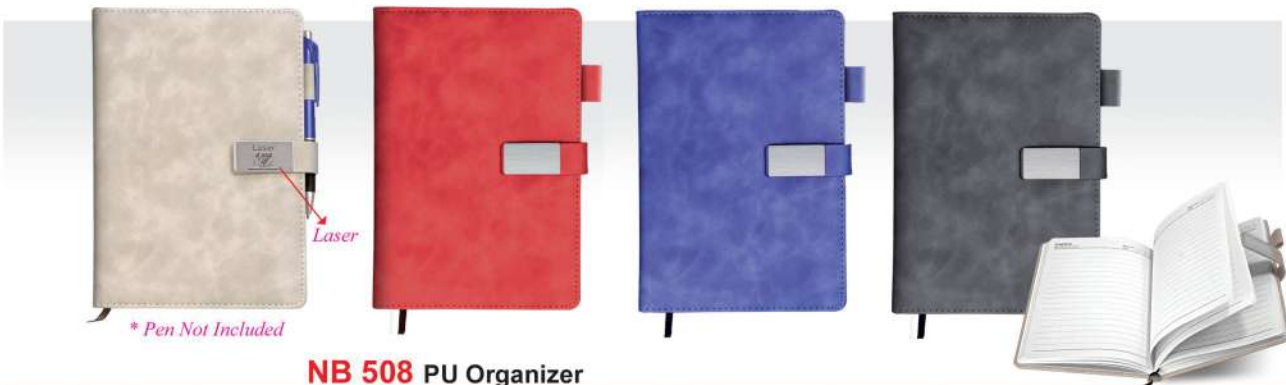

* Pen Not Included

NB 508 PU Organizer

Size : 21cm(H) x 15cm(L)
Colours : Red / N.Blue / Black / Grey

Printing Methods : SILKSCREEN METAL PLATE FULL COLOUR UV DYE PRINT LASER