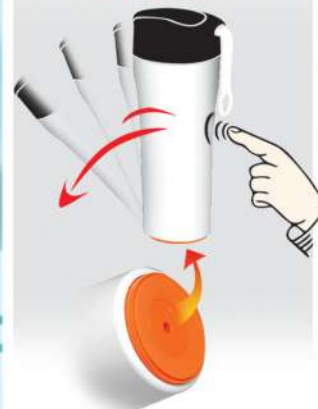

STRONG GRIP PAD

TWIN WALL

CUPHOLDER FRIENDLY