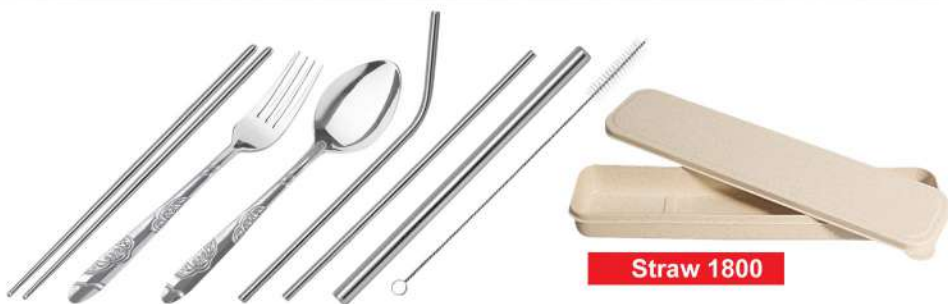

Straw 1140

Straw 1500

Straw 1600

Straw 1700

Straw 1800

Miscellaneous

MED 4861 Manicure Set (6 in 1)

Color : Blue / Orange / Red / Grey