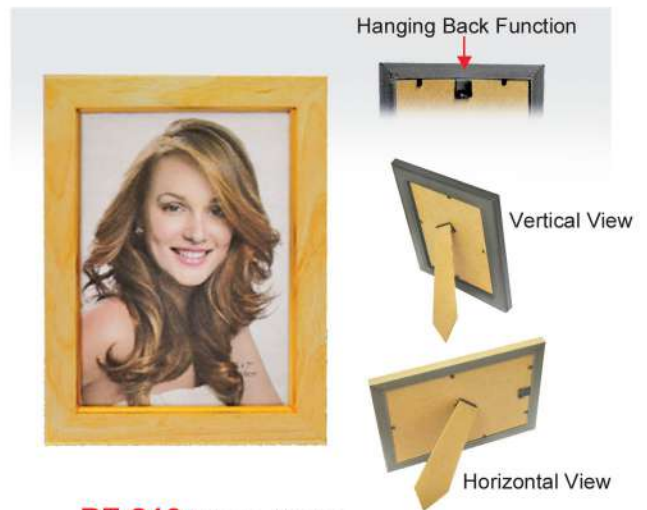

MEMO 1231 Memopad

Size : 20cm(L) x 5cm(W)
Colour : Black

Printing Methods :  

PF 110 Photo Frame

Size : 5" x 7" (5R)

Printing Methods :  

PF 210 Photo Frame

Size : 4" x 6" (4R)