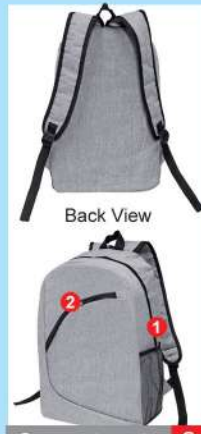

Compartments : 2