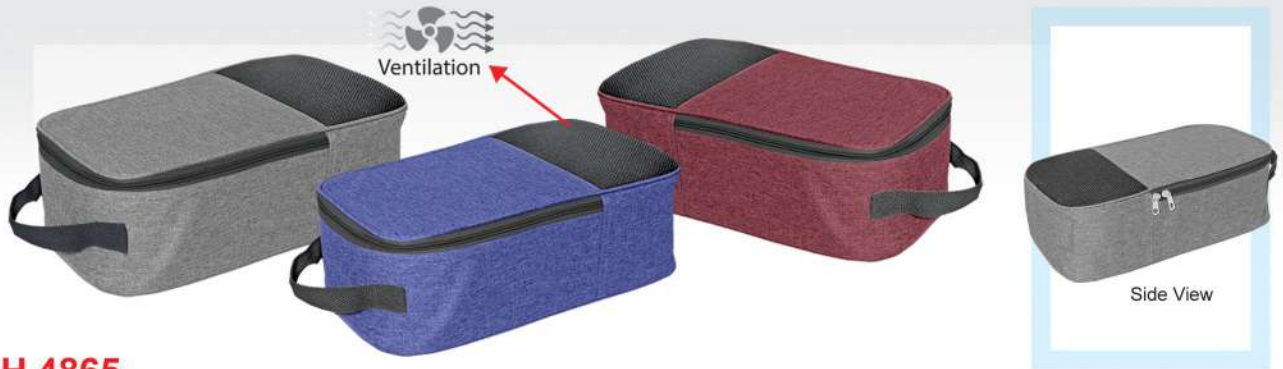

Multi Purpose Bag

SH 4865

Multi Purpose Bag @ Shoes Bag

Material : 2 Tone Imported Nylon
Size : 15cm(H) x 36cm(L) x 21cm(W)
Colour : Grey / Blue / Maroon

Printing Methods : SILKSCREEN EMBROIDERY METAL PLATE FULL COLOUR DIGIPRINT