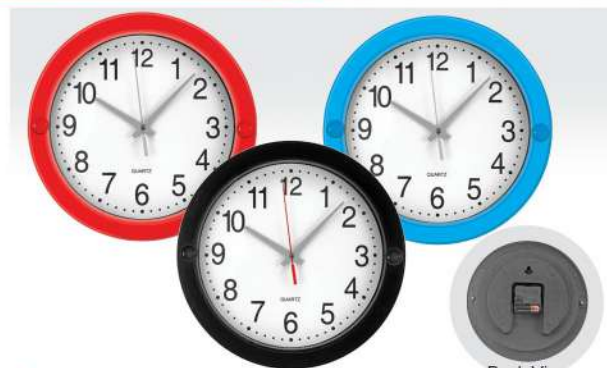

Clock

CLK 3018 Round Wall Clock

Diameter : 26cm
Colour : Black / Red / Blue

Printing Methods
FULL COLOUR UP TO 8 COLOURS

Back View
*** NOT included battery