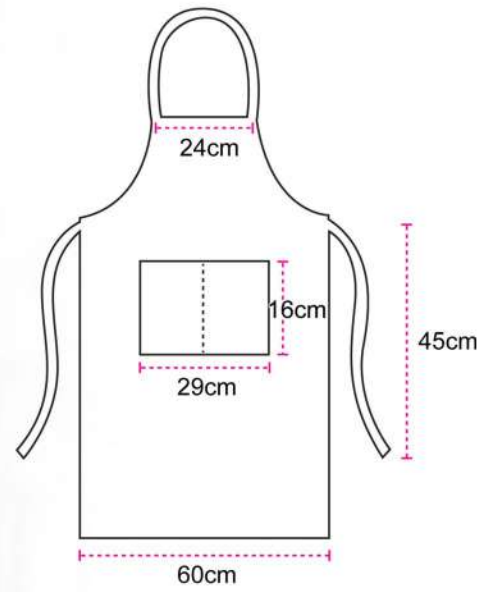

Apron

Note: Dimension may vary +/- 5% from the above mentioned chart.