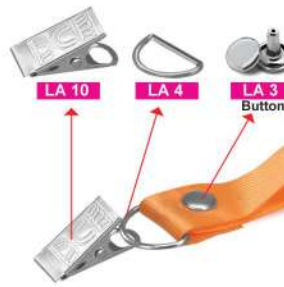

Lanyard

LY 20 Nylon Lanyard 20mm

Color : Red / Orange / A.Green / R.Blue / N.Blue / Black

Printing Methods :