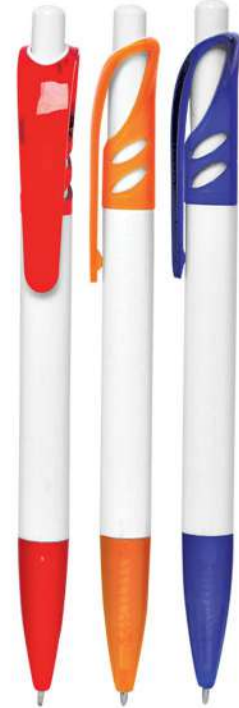

PP 2611
Red / Orange / Blue